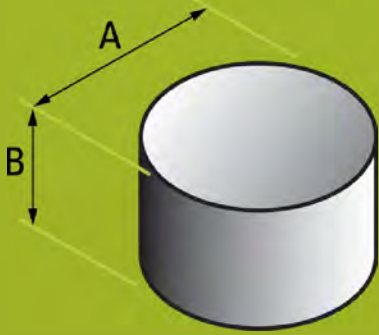

Pipe Cover Specifications

PART NUMBER		NOMINAL PIPE SIZE	PIPE COVER DIAMETER "A"	STRAIGHT COVER HEIGHT "B"	ANGLED COVER HEIGHT	
STRAIGHT	ANGLED				"B"	"C"
A08-5011-101	A08-5021-101	0.5	1.09	3.25	3.25	4.34
A08-7511-101	A08-7521-101	0.75	1.3	3.25	3.25	4.55
A08-0111-101	A08-0121-101	1	1.565	3.25	3.25	4.815
A08-4711-101	A08-4721-101	1.25	1.91	3.25	3.25	5.16
A08-1511-101	A08-1521-101	1.5	2.15	3.25	3.25	5.4
A08-0211-101	A08-0221-101	2	2.625	3.35	3.25	5.875
A08-2511-101	A08-2521-101	2.5	3.375	5	5	8.375
A08-0311-101	A08-0321-101	3	4	5	5	9
A08-0411-101	A08-0421-101	4	5	5	5	10
A08-0511-101	A08-0521-101	5	6.063	5	5	11.63
A08-0611-101	A08-0621-101	6	7.125	5	5	12.125
A08-0811-101	A08-0821-101	8	9.125	5	5	14.125
A08-1011-101	A08-1021-101	10	11.25	5	5	16.25
A08-1211-101	A08-1221-101	12	13.25	6.375	6.375	19.625
A08-1411-101	A08-1421-101	14	14.5	7	7	21.5
A08-1611-101	A08-1621-101	16	16.5	8	8	24.5
A08-1811-101	A08-1821-101	18	18.5	9	9	27.5
A08-2011-101	A08-2021-101	20	20.5	10	10	30.5
A08-2211-101	A08-2221-101	22	22.5	11	11	33.5
A08-2411-101	A08-2421-101	24	24.5	12	12	36.5
A08-2611-101	A08-2621-101	26	26.5	13	13	39.5
A08-2811-101	A08-2821-101	28	28.5	14	14	42.5
A08-3011-101	A08-3021-101	30	30.5	15	15	45.4
A08-3211-101	A08-3221-101	32	32.5	16	16	48.5
A08-3411-101	A08-3421-101	34	34.5	17	17	51.5
A08-3611-101	A08-3621-101	36	36.5	18	18	54.5
A08-4011-101	A08-4021-101	40	40.5	20	20	60.5
A08-4211-101	A08-4221-101	42	42.5	21	21	63.5
A08-5411-101	A08-5421-101	54	54.5	27	27	81.5

Let us help you with all your pressure relief questions. Call us at (800) 395-3475 or email us at info@oseco.com. www.oseco.com