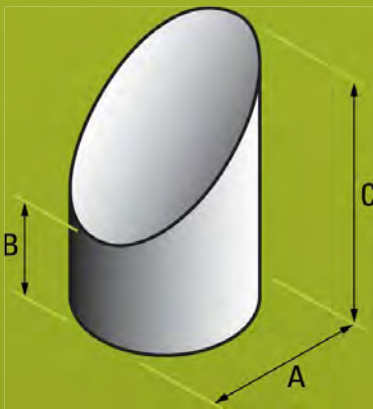

Pipe Cover Specifications

PART NUMBER		NOMINAL PIPE SIZE	PIPE COVER DIAMETER "A"	STRAIGHT COVER HEIGHT "B"	ANGLED COVER HEIGHT	
STRAIGHT	ANGLED				"B"	"C"
A08-5011-101	A08-5021-101	0.5	1.09	3.25	3.25	4.34
A08-7511-101	A08-7521-101	0.75	1.3	3.25	3.25	4.55
A08-0111-101	A08-0121-101	1	1.565	3.25	3.25	4.815
A08-4711-101	A08-4721-101	1.25	1.91	3.25	3.25	5.16
A08-1511-101	A08-1521-101	1.5	2.15	3.25	3.25	5.4
A08-0211-101	A08-0221-101	2	2.625	3.35	3.25	5.875
A08-2511-101	A08-2521-101	2.5	3.375	5	5	8.375
A08-0311-101	A08-0321-101	3	4	5	5	9
A08-0411-101	A08-0421-101	4	5	5	5	10
A08-0511-101	A08-0521-101	5	6.063	5	5	11.63
A08-0611-101	A08-0621-101	6	7.125	5	5	12.125
A08-0811-101	A08-0821-101	8	9.125	5	5	14.125
A08-1011-101	A08-1021-101	10	11.25	5	5	16.25
A08-1211-101	A08-1221-101	12	13.25	6.375	6.375	19.625
A08-1411-101	A08-1421-101	14	14.5	7	7	21.5
A08-1611-101	A08-1621-101	16	16.5	8	8	24.5
A08-1811-101	A08-1821-101	18	18.5	9	9	27.5
A08-2011-101	A08-2021-101	20	20.5	10	10	30.5
A08-2211-101	A08-2221-101	22	22.5	11	11	33.5
A08-2411-101	A08-2421-101	24	24.5	12	12	36.5
A08-2611-101	A08-2621-101	26	26.5	13	13	39.5
A08-2811-101	A08-2821-101	28	28.5	14	14	42.5
A08-3011-101	A08-3021-101	30	30.5	15	15	45.4
A08-3211-101	A08-3221-101	32	32.5	16	16	48.5
A08-3411-101	A08-3421-101	34	34.5	17	17	51.5
A08-3611-101	A08-3621-101	36	36.5	18	18	54.5
A08-4011-101	A08-4021-101	40	40.5	20	20	60.5
A08-4211-101	A08-4221-101	42	42.5	21	21	63.5
A08-5411-101	A08-5421-101	54	54.5	27	27	81.5

Let us help you with all your pressure relief questions. Call us at (800) 395-3475 or email us at info@oseco.com. www.oseco.com